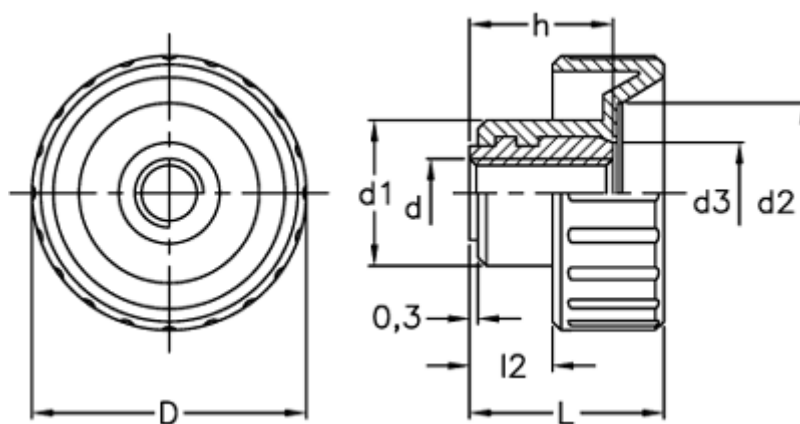

Data Sheet

Article number: 2302006730
Description: E+G Fluted grip knob
BT.32 FP-M6

Measures

d	= 32
d1	= 17
d2	= 21
d3	= 7
d 6H	= M6
h	= 16
L	= 22.0
l2	= 9.0